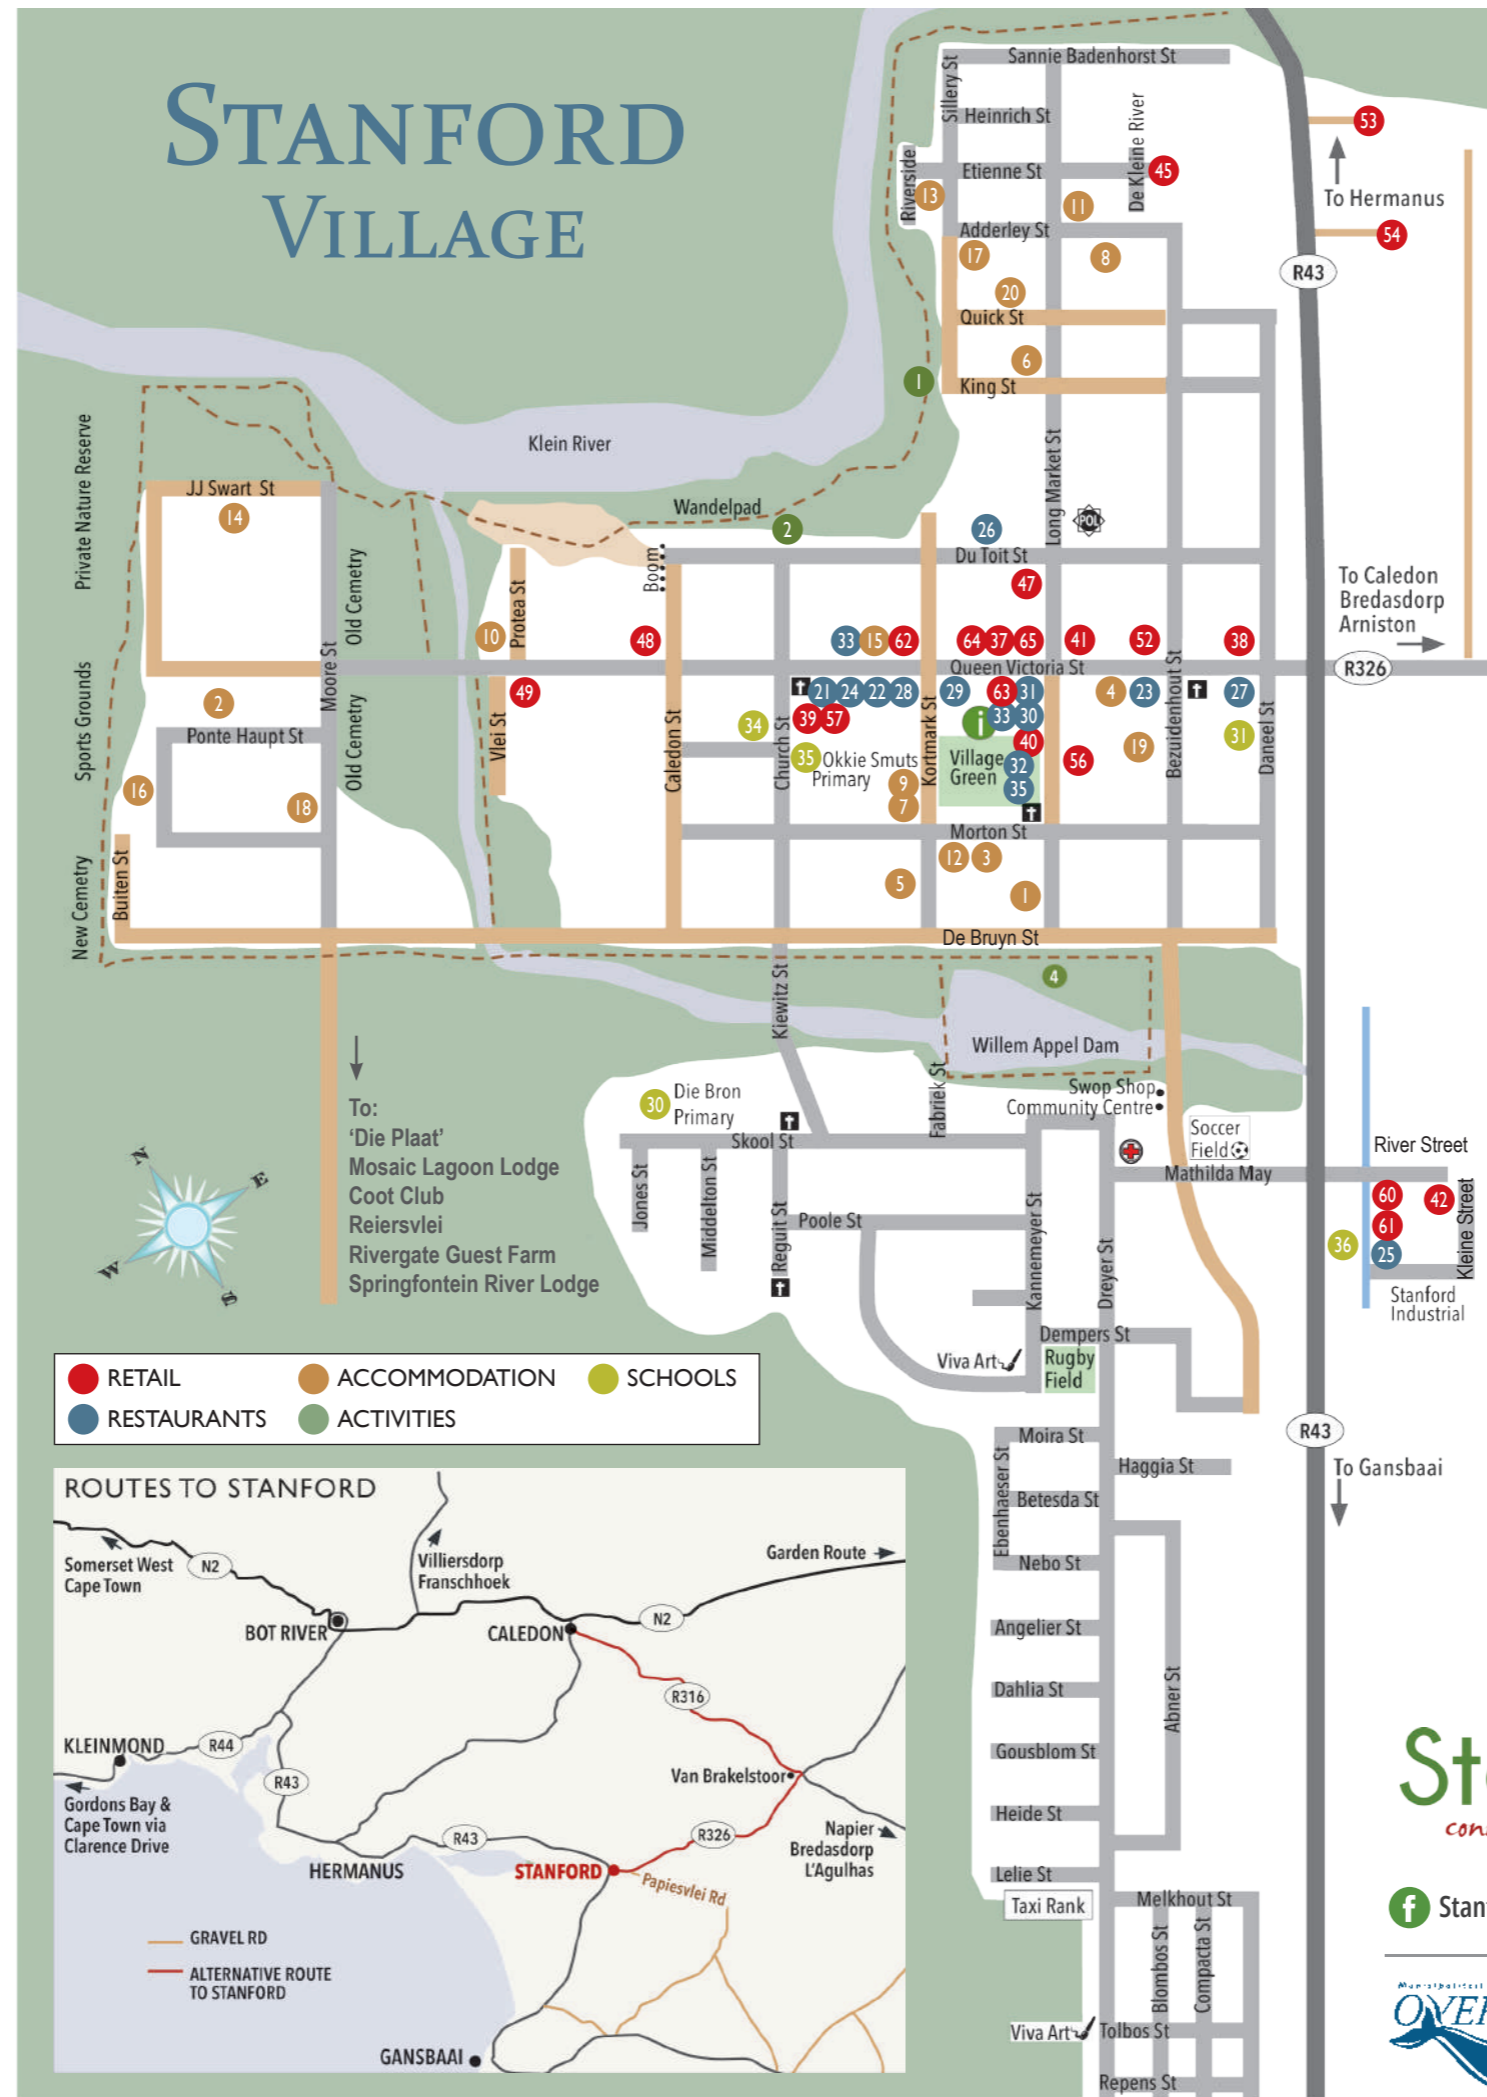

STAY IN THE VILLAGE		
40 On Longmarket	082 749 6696	1
Bramber Cottage	083 252 1865	2
B's Cottage	083 293 5512	3
La Casita Stanford Self-Catering	082 328 1098	4
Die Ruskamer	083 324 8901	5
Fever Tree	082 492 3232	6
House Buchu	082 784 7020	7
Lavender's Blue	082 749 6696	8
Num-num Cottage	082 784 7020	9
Osborne Cottages	066 253 3577	10
Reed Cottage	076 130 5531	11
Rhus Cottage	082 962 8500	12
Riverside Cottage	084 628 4149	13
Stanford Country Cottages	082 749 6696	-
Stanford Heights River Lodge	082 297 7757	14
Stanford Hotel	082 781 1704	15
Stanford Still	084 596 6562	16
The Ark	082 749 6696	17
The Country Cottage	083 553 0663	18
The Stanford Getaway	082 337 7409	19
Tide's End	082 749 6696	20
EAT IN THE VILLAGE		
Calories	064 547 0885	21
Don Gelato Ice Cream	081 805 7470	22
La Cantina Stanford	082 328 1098	23
La Trattoria	079 840 1084	24
Madré	082 901 4254	26
Ou Meul Bakery & Farmstall	028 341 0101	27
Searles Garagiste	071 493 6387	28
Stanford Kitchen	079 975 6211	29
Table 13	084 827 5658	30
Union Grocery & Eatery	072 078 0564	31
MARKETS		
Stanford Junktique	028 341 8516	32
Stanford Square Market	028 341 8516	33
Saturday Morning Market	072 182 8418	34
Stanford Sunset Market	082 667 0619	35
PICNICS IN TOWN & SURROUNDS		
Klein River Cheese Shop at Birkenhead Brewery	028 341 0693 079 766 9884	H3
Martin's Deli	028 341 0337	60
Stanford Hills Estate	066 250 3388	G2
SCHOOLS		
Die Bron Primary School	028 341 0830	30
Eduuden Studio	082 336 1572	31
Funimfundo Pre-School	083 240 8454	32
Jubelland	028 341 0238	33
Little River Cottage School	028 877 6239	34
Okkie Smuts Primary School	028 341 0611	35
Rural Education	028 341 0099	36
The Butterfly Centre	079 685 7286	G2
Wildacres Education	082 840 8604	

RETAIL				
ARCHITECTURE			PET FOOD & LODGING	
Grant Anderson	072 364 3694	37	SAWS	064 881 2294 52
ATMs			Stanford Veterinary Clinic	028 007 0338 53
ABSA	Algemene Handelaar	39	Syringa Country Kennels	028 341 0961 54
ABSA	OK MiniMart	38	SERVICES	
ANTIQUES & COLLECTIONS			Creative Works	076 375 7116 -
Lace - Stanford Hotel	082 781 1704	-	Day/Night Shuttle Services & Transfer	084 455 9019 -
Mebel	082 554 9964	42	Dentist	066 331 8711 -
TAT	074 466 8748	41	Es La Vida Animal Haven	082 339 1054 -
Withers Antique & Décor	071 568 3499	40	Food 4 Thought	028 341 0401 -
ART			Gansbaai Pharmacy	028 384 0637 -
Ladybird Craft Studio	082 456 5923	-	Go See Do Overberg Brochure Distribution	083 636 0744 -
Marian Binder	083 303 4330	45	Kolossal Hospitality Wedding & Private Chef	076 151 3091 -
Sanette du Toit Art Studio	072 822 9970	47	Lesley Beake Writing Courses	082 646 4420 -
Sara Abbott Art Studio	082 817 7437	48	O | Solar Renewable Energy	072 425 7885 56
Siobhan Twomey Art	079 105 5269	-	Overberg Agri	028 341 0691
Stanford Gallery & Studio	079 830 8476	-	Riverland Garden Centre	064 687 1599
Stanford Pen Studio	082 558 3916	-	SAPS	028 341 0601 -
Stanford Valley Gallery	072 198 0862	K3	Stanford Canoe Club	082 572 5856 -
Su Wolf Art and Fine Craft	083 455 3604	49	Stanford Cares	072 245 9721 -
Tracy Algar	084 584 3757	-	Stanford Conservation	083 293 5512 -
BODY & MIND			Stanford Community Recycling Swap Shop	083 844 3707 -
African Tree Essences & Tree Mists at Platbos	082 411 0448	H6	Stanford Laundry	083 414 0343 57
Beauty Vibes	078 236 1803	-	Stanford Rotary	082 216 4398 -
Beatrice at Stanford Health Practice	082 481 8285	-	Stuffed Creations	076 054 5772 -
Lana Ackerman Pilates Counseling & Life Coaching	083 339 1641	-	Your Style Cupboards	082 327 6518 13
Iyengar Yoga with Marianne Wiid	082 291 9638	H3	SHOPS OF INTEREST	
MEDmassage	064 506 4720	-	Opwipwinkel deur Antjies	083 530 4968 65
Riversong Studio	082 561 0124	-	Journey	082 824 6201 63
The Milkwood Spa at Mosaic	028 313 2814	C4	Klein River Cheese Shop & Wine Cellar at Birkenhead Brewery	028 341 0013 J3
The Poplar Spaat Stanford Valley Country Lodge	072 198 0862	K3	Kiwinet Mosquito Nets	028 341 0209 -
Tranquility Workshop	078 990 1348	-	Overberg Honey Company	072 325 6360 61
Vintage Beauty	082 357 1245	52	Stanford News Agency (Home of the Stanford Spectator)	078 324 5692 64
Yoga with Leli	082 350 0253	-	Village Emporium	028 341 0061 -
HAIR SALONS			WINE SHOP	
Salon by Elmarie	082 717 0010	-	Stanford Hotel Petite	082 781 1704 62
Salon by Yvonne	082 555 5144	-	Tops Bottle Store	028 341 0748 -

Stanford
connect to country life

028 341 8516
stanfordtourism@overstrand.gov.za
17 Queen Victoria Street

Stanford Tourism | visitstanford | visitstanford | www.stanfordinfo.co.za

OVERSTRAND
@whalewatchingsouthafrica | @whalecoastsa
1 Magnolia Street, Hermanus | www.whalecoast.info