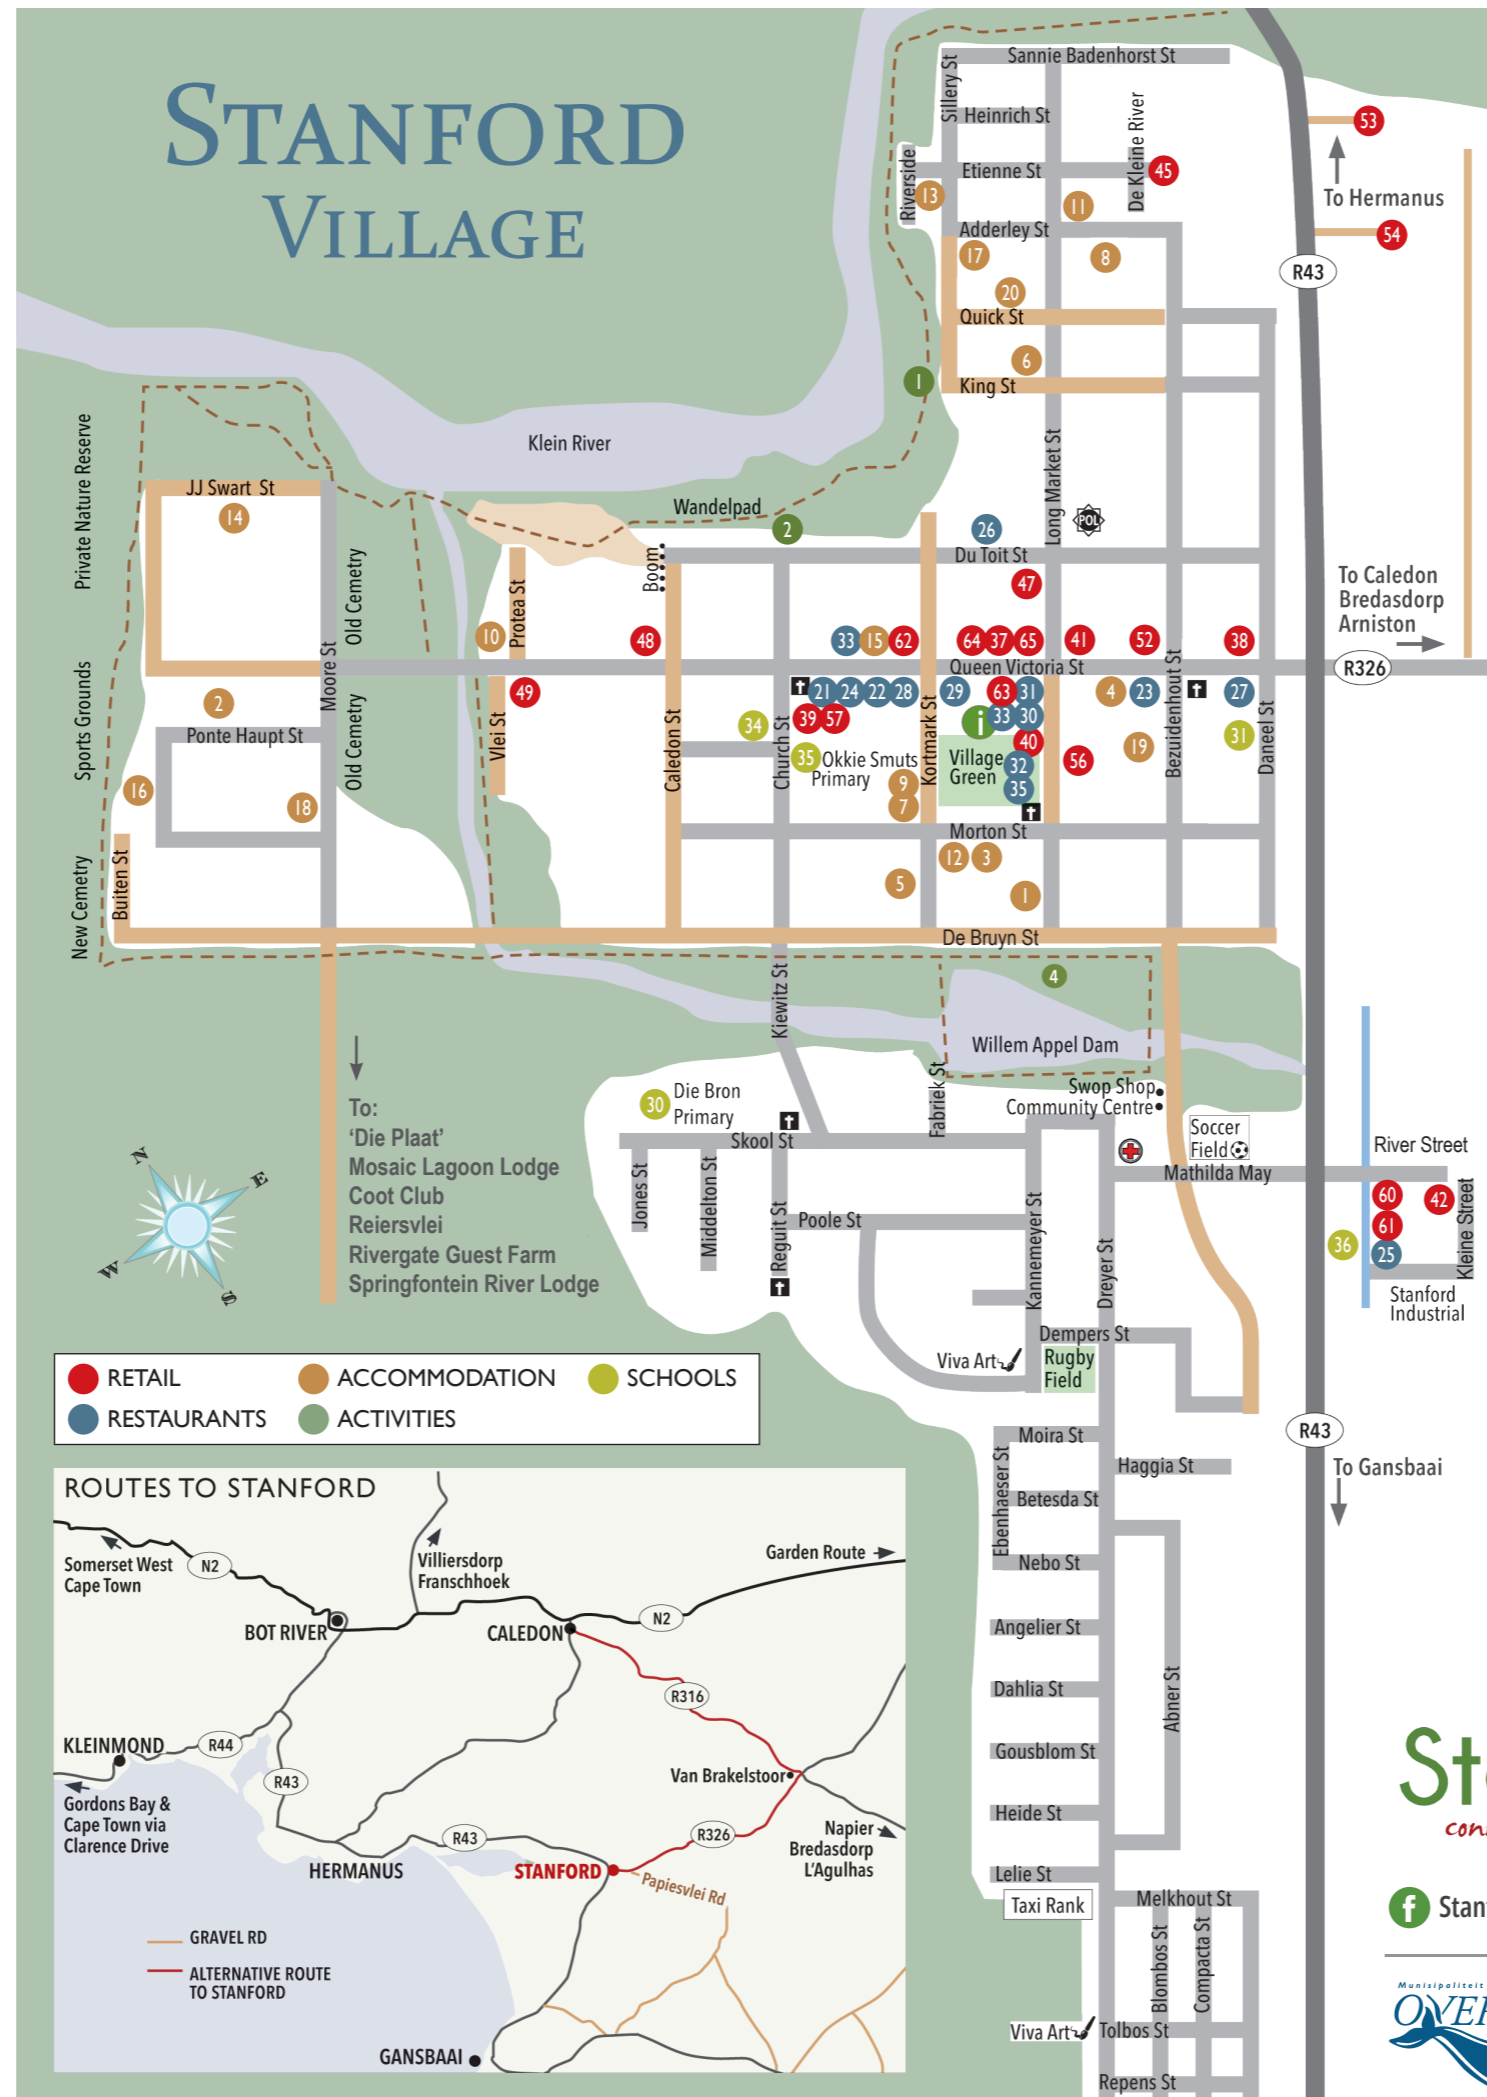

STAY IN THE VILLAGE		
40 On Longmarket	082 749 6696	1
Bramber Cottage	083 252 1865	2
B's Cottage	083 293 5512	3
La Casita Stanford Self-Catering	082 328 1098	4
Die Ruskamer	083 324 8901	5
Fever Tree	082 492 3232	6
House Buchu	082 784 7020	7
Lavender's Blue	082 749 6696	8
Num-num Cottage	082 784 7020	9
Osborne Cottages	066 253 3577	10
Reed Cottage	076 130 5531	11
Rhus Cottage	082 962 8500	12
Riverside Cottage	084 628 4149	13
Stanford Country Cottages	082 749 6696	-
Stanford Heights River Lodge	082 297 7757	14
Stanford Hotel	082 781 1704	15
Stanford Still	084 596 6562	16
The Ark	082 749 6696	17
The Country Cottage	083 553 0663	18
The Stanford Getaway	082 337 7409	19
Tide's End	082 749 6696	20
EAT IN THE VILLAGE		
Calories	064 547 0885	21
Don Gelato Ice Cream	081 805 7470	22
La Cantina Stanford	082 328 1098	23
La Trattoria	079 840 1084	24
Madré	082 901 4254	26
Ou Meul Bakery & Farmstall	028 341 0101	27
Searles Garagiste	071 493 6387	28
Stanford Kitchen	079 975 6211	29
Table 13	084 827 5658	30
Union Grocery & Eatery	072 078 0564	31
MARKETS		
Stanford Junktique	028 341 8516	32
Stanford Square Market	028 341 8516	33
Saturday Morning Market	072 182 8418	34
Stanford Sunset Market	082 667 0619	35
PICNICS IN TOWN & SURROUNDS		
Klein River Cheese Shop at Birkenhead Brewery	028 341 0693 079 766 9884	H3
Martin's Deli	028 341 0337	60
Stanford Hills Estate	066 250 3388	G2
SCHOOLS		
Die Bron Primary School	028 341 0830	30
Eduuden Studio	082 336 1572	31
Funimfundo Pre-School	083 240 8454	32
Jubelland	028 341 0238	33
Little River Cottage School	028 877 6239	34
Okkie Smuts Primary School	028 341 0611	35
Rural Education	028 341 0099	36
The Butterfly Centre	079 685 7286	G2
Wildacres Education	082 840 8604	

RETAIL				
ARCHITECTURE			PET FOOD & LODGING	
Grant Anderson	072 364 3694	37	SAWS	064 881 2294 52
ATMs			Stanford Veterinary Clinic	028 007 0338 53
ABSA	Algemene Handelaar	39	Syringa Country Kennels	028 341 0961 54
ABSA	OK MiniMart	38	SERVICES	
ANTIQUES & COLLECTIONS			Creative Works	076 375 7116 -
Lace - Stanford Hotel	082 781 1704	-	Day/Night Shuttle Services & Transfer	084 455 9019 -
Mebel	082 554 9964	42	Dentist	066 331 8711 -
TAT	074 466 8748	41	Es La Vida Animal Haven	082 339 1054 -
Withers Antique & Décor	071 568 3499	40	Food 4 Thought	028 341 0401 -
ART			Gansbaai Pharmacy	028 384 0637 -
Ladybird Craft Studio	082 456 5923	-	Go See Do Overberg Brochure Distribution	083 636 0744 -
Marian Binder	083 303 4330	45	Kolossal Hospitality Wedding & Private Chef	076 151 3091 -
Sanette du Toit Art Studio	072 822 9970	47	Lesley Beake Writing Courses	082 646 4420 -
Sara Abbott Art Studio	082 817 7437	48	O | Solar Renewable Energy	072 425 7885 56
Siobhan Twomey Art	079 105 5269	-	Overberg Agri	028 341 0691
Stanford Gallery & Studio	079 830 8476	-	Riverland Garden Centre	064 687 1599
Stanford Pen Studio	082 558 3916	-	SAPS	028 341 0601 -
Stanford Valley Gallery	072 198 0862	K3	Stanford Canoe Club	082 572 5856 -
Su Wolf Art and Fine Craft	083 455 3604	49	Stanford Cares	072 245 9721 -
Tracy Algar	084 584 3757	-	Stanford Conservation	083 293 5512 -
BODY & MIND			Stanford Community Recycling Swap Shop	083 844 3707 -
African Tree Essences & Tree Mists at Platbos	082 411 0448	H6	Stanford Laundry	083 414 0343 57
Beauty Vibes	078 236 1803	-	Stanford Rotary	082 216 4398 -
Beatrice at Stanford Health Practice	082 481 8285	-	Stuffed Creations	076 054 5772 -
Lana Ackerman Pilates Counseling & Life Coaching	083 339 1641	-	Your Style Cupboards	082 327 6518 13
Iyengar Yoga with Marianne Wiid	082 291 9638	H3	SHOPS OF INTEREST	
MEDmassage	064 506 4720	-	Opwipwinkel deur Antjies	083 530 4968 65
Riversong Studio	082 561 0124	-	Journey	082 824 6201 63
The Milkwood Spa at Mosaic	028 313 2814	C4	Klein River Cheese Shop & Wine Cellar at Birkenhead Brewery	028 341 0013 J3
The Poplar Spaat Stanford Valley Country Lodge	072 198 0862	K3	Kiwinet Mosquito Nets	028 341 0209 -
Tranquility Workshop	078 990 1348	-	Overberg Honey Company	072 325 6360 61
Vintage Beauty	082 357 1245	52	Stanford News Agency (Home of the Stanford Spectator)	078 324 5692 64
Yoga with Leli	082 350 0253	-	Village Emporium	028 341 0061 -
HAIR SALONS			WINE SHOP	
Salon by Elmarie	082 717 0010	-	Stanford Hotel Petite	082 781 1704 62
Salon by Yvonne	082 555 5144	-	Tops Bottle Store	028 341 0748 -

Stanford
connect to country life

028 341 8516
stanfordtourism@overstrand.gov.za
17 Queen Victoria Street

Stanford Tourism | visitstanford | visitstanford | www.stanfordinfo.co.za

OVERSTRAND
Munisipaliteit • U-Mszipata • Municipality

@whalewatchingsouthafrica | @whalecoastsa
1 Magnolia Street, Hermanus | www.whalecoast.info